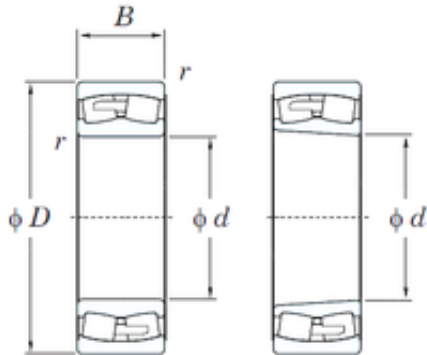

## Bearing Rolamentos do Brasil Ltda.

440 mm x 720 mm x 226 mm KOYO  
23188RHA spherical roller bearings

23188RHA Bearing 2D drawings and 3D CAD models

Bearing No. 23188RHA

Size	440x720x226 mm
Bore Diameter	440 mm
Outer Diameter	720 mm
Width	226 mm
d	440 mm
D	720 mm
B	226 mm
C	226 mm
r min.	6 mm
da min.	468 mm
Da max.	692 mm
ra max.	5 mm
Weight	353 Kg
Basic dynamic load rating (C)	5250 kN
Basic static load rating (C0)	10300 kN
(Grease) Lubrication Speed	330 r/min
(Oil) Lubrication Speed	440 r/min
Calculation factor (e)	0,3
Calculation factor (Y0)	2,2
Calculation factor (Y1)	2,25
Bearing No.	23188RHA
r(min)	6
Cr	6590
C0r	10300
Cu	655

## Bearing Rolamentos do Brasil Ltda.

Grease lub.	330
Oil lub.	440
da(min)	468
Da(max)	692
ra(max)	5
e	0.30
Y1	2.25
Y2	3.34
Y0	2.20
(Refer.)Mass(kg)	353