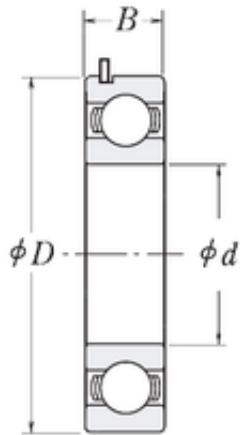

Bearing Rolamentos do Brasil Ltda.

25 mm x 55 mm x 15 mm KOYO 83350A-9C3
deep groove ball bearings

Bearing No. 83350A-9C3

| | |
|----------------|-------------|
| Size | 25x55x15 mm |
| Bore Diameter | 25 mm |
| Outer Diameter | 55 mm |
| Width | 15 mm |
| d | 25 mm |
| D | 55 mm |
| B | 15 mm |

83350A-9C3 Bearing 2D drawings and 3D CAD models