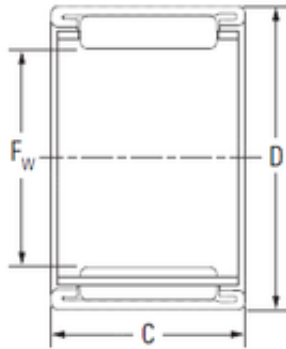

Bearing Rolamentos do Brasil Ltda.

KOYO 6BTM109 needle roller bearings

Bearing No. 6BTM109

Size	6x10x9 mm
Bore Diameter	6 mm
Outer Diameter	10 mm
Width	9 mm
Fw	6 mm
D	10 mm
C	9 mm
Weight	0,0025 Kg
Basic dynamic load rating (C)	2,4 kN
Basic static load rating (C0)	2,4 kN
(Grease) Lubrication Speed	23000 r/min

6BTM109 Bearing 2D drawings and 3D CAD models