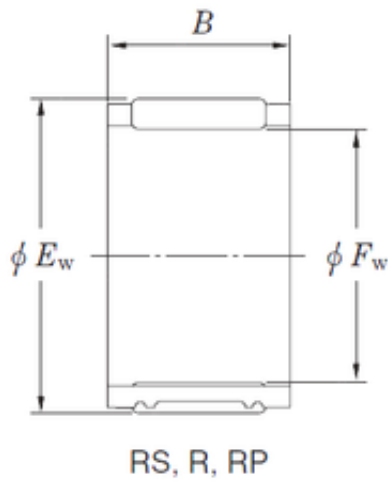

Bearing Rolamentos do Brasil Ltda.

KOYO RS141815 needle roller bearings

Bearing No. RS141815

Size	14x18x15 mm
Bore Diameter	14 mm
Outer Diameter	18 mm
Width	15 mm
Fw	14 mm
Ew	18 mm
B	15 mm
Weight	0,0085 Kg
Basic dynamic load rating (C)	9,6 kN
Basic static load rating (C0)	12,3 kN

RS141815 Bearing 2D drawings and 3D CAD models