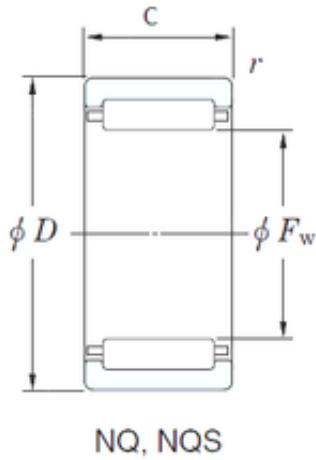

### KOYO NQ16/12 needle roller bearings

Bearing No. NQ16/12

Size	16x24x12 mm
Bore Diameter	16 mm
Outer Diameter	24 mm
Width	12 mm
Fw	16 mm
D	24 mm
C	12 mm
r min.	0.3 mm
Weight	0.019 Kg
Basic dynamic load rating (C)	7.7 kN
Basic static load rating (C0)	9.6 kN