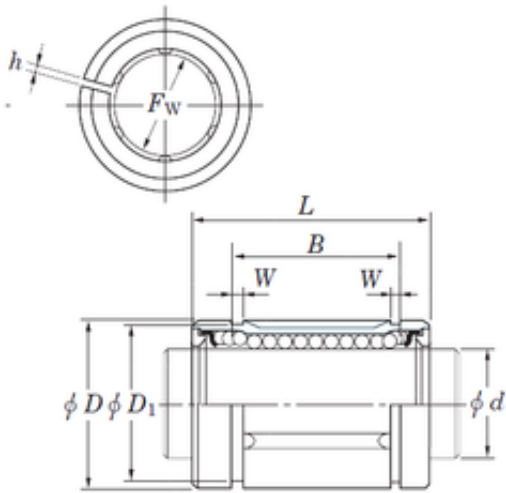

### KOYO SDM120AJ linear bearings

Bearing No. SDM120AJ

|                               |                  |
|-------------------------------|------------------|
| Size                          | 120x180x158.6 mm |
| Bore Diameter                 | 120 mm           |
| Outer Diameter                | 180 mm           |
| Width                         | 158,6 mm         |
| Fw                            | 120 mm           |
| D                             | 180 mm           |
| h                             | 4 mm             |
| B                             | 158,6 mm         |
| D1                            | 175 mm           |
| L                             | 200 mm           |
| W                             | 4,15 mm          |
| Weight                        | 15,5 Kg          |
| Basic dynamic load rating (C) | 22300 kN         |

SDM120AJ Bearing 2D drawings and 3D CAD models