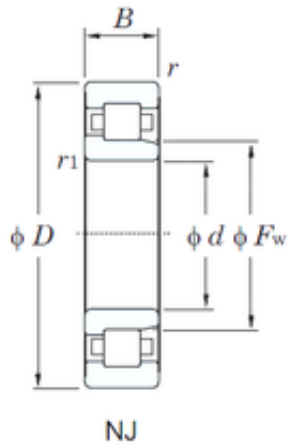

Bearing Rolamentos do Brasil Ltda.

50 mm x 90 mm x 23 mm KOYO NJ2210R
cylindrical roller bearings

Bearing No. NJ2210R

Size	50x90x23 mm
Bore Diameter	50 mm
Outer Diameter	90 mm
Width	23 mm
d	50 mm
Fw	59.5 mm
D	90 mm
B	23 mm
C	23 mm
r min.	1.1 mm
r1 min.	1.1 mm
Weight	0.580 Kg
Basic dynamic load rating (C)	79.7 kN
Basic static load rating (C0)	91.5 kN
(Grease) Lubrication Speed	6400 r/min
Bearing No.	NJ2210R
r(min)	1.1
r1(min)	1.1
Cr	99.5
C0r	91.5
Cu	12.1
Grease lub.	6400
Oil lub.	8500
Ew	-
d1	-

NJ2210R Bearing 2D drawings and 3D CAD models

Bearing Rolamentos do Brasil Ltda.

B1	-
B2	-
da(min)	-
db(min)	56.5
db(max)	58
dc(min)	-
dd(min)	-
Da(max)	83.5
Db(max)	-
Db(min)	-
ra(max)	1
rb(max)	1
(Refer.)Mass(kg)	0.593