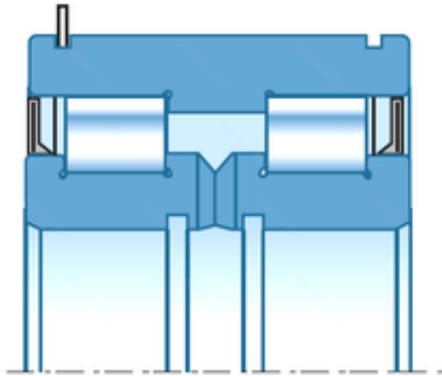

## Bearing Rolamentos do Brasil Ltda.

130,000 mm x 200,000 mm x 113,000 mm NTN  
SLX130X200X114 cylindrical roller bearings

Bearing No. SLX130X200X114

Size	130x200x113 mm
Bore Diameter	130,000 mm
Outer Diameter	200,000 mm
Width	113,000 mm
d	130,000 mm
D	200,000 mm
B	113,000 mm
C	113,000 mm

SLX130X200X114 Bearing 2D drawings and 3D CAD models