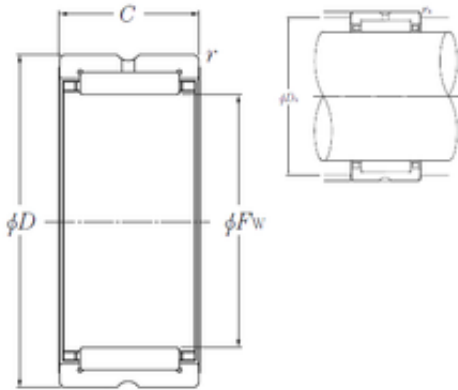

### NTN RNA5928 needle roller bearings

Bearing No. RNA5928

RNA5928 Bearing 2D drawings and 3D CAD models

Size	160x190x67 mm
Bore Diameter	160 mm
Outer Diameter	190 mm
Width	67 mm
Fw	160 mm
D	190 mm
C	67 mm
r min.	1,5 mm
Da max.	182 mm
ra max.	1,5 mm
Weight	3,48 Kg
Basic dynamic load rating (C)	310 kN
Basic static load rating (C0)	755 kN
(Grease) Lubrication Speed	1700 r/min