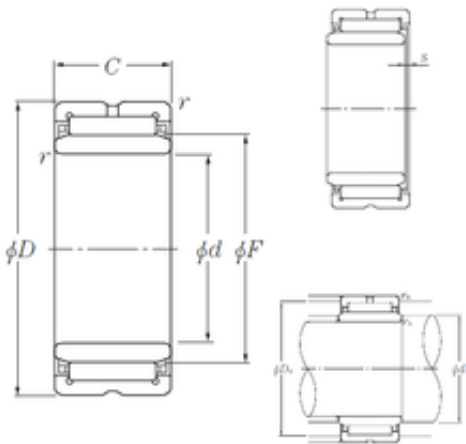

Bearing Rolamentos do Brasil Ltda.

340 mm x 460 mm x 118 mm NTN NA4968
needle roller bearings

Bearing No. NA4968

Size	340x460x118 mm
Bore Diameter	340 mm
Outer Diameter	460 mm
Width	118 mm
d	340 mm
F	380 mm
D	460 mm
B	118 mm
C	118 mm
r min.	3 mm
s	2 mm
da min.	353 mm
Da max.	447 mm
ra max.	2,5 mm
Weight	47,3 Kg
Basic dynamic load rating (C)	1160 kN
Basic static load rating (C0)	3000 kN
(Grease) Lubrication Speed	750 r/min

NA4968 Bearing 2D drawings and 3D CAD models