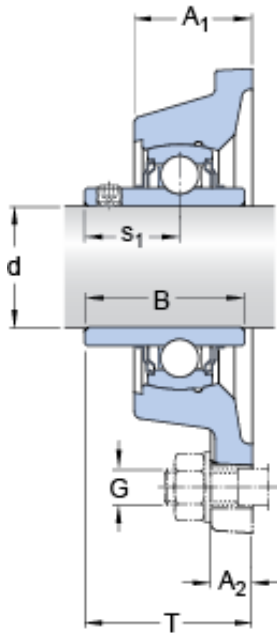

Bearing Rolamentos do Brasil Ltda.

FY 25 TF/VA228 Bearing 2D drawings and 3D CAD models

SKF FY 25 TF/VA228 bearing units

Bearing No. FY 25 TF/VA228

Size	30x25x12 mm
Bore Diameter	30 mm
Outer Diameter	25 mm
Width	12 mm
d	25 mm
A ₁	30 mm
A ₂	12 mm
J	70 mm
L	95 mm
T	38.8 mm
H	12.7 mm
B	34.1 mm
S ₁	19.8 mm
Basic dynamic load rating - C	14 kN
Basic static load rating - C ₀	7.8 kN
Limiting speed	230 r/min
Limiting temperature - T	350 ° C
Mass bearing unit	0.77 kg
Grub (set) screw - G ₂	M6x0.75
Hexagonal key size for grub screw - H	3 mm
Recommended tightening torque for grub screw	4 N · m
Category	Bearings
Inventory	0.0

Bearing Rolamentos do Brasil Ltda.

Manufacturer Name	SKF
Minimum Buy Quantity	N/A
Weight / Kilogram	0
Product Group	M06110
A ₁	30 mm
A ₂	12 mm
N	12.7 mm
s ₁	19.8 mm
Basic dynamic load rating C	14 kN
Basic static load rating C ₀	7.8 kN
Limiting temperature T max.	350 ° C
Grub (set) screw G ₂	M6x0.75
Hexagonal key size for grub screw N	3 mm
Attachment bolts, recommended metric size G	10 mm
Bearing	YAR 205-2FW/VA228