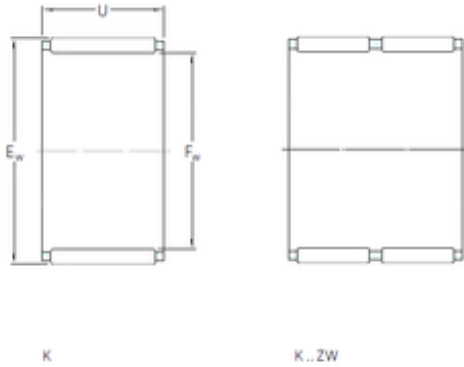

Bearing Rolamentos do Brasil Ltda.

SKF K125x133x35 needle roller bearings

Bearing No. K125x133x35

Bore Diameter	125 mm
Outer Diameter	133 mm
Fw	125 mm
Ew	133 mm
U	35 mm
Weight	0,275 Kg
Basic dynamic load rating (C)	82,5 kN
Basic static load rating (C0)	260 kN
Fatigue load limit (Pu)	30,5
Reference speed	3200 r/min

K125x133x35 Bearing 2D drawings and 3D CAD models