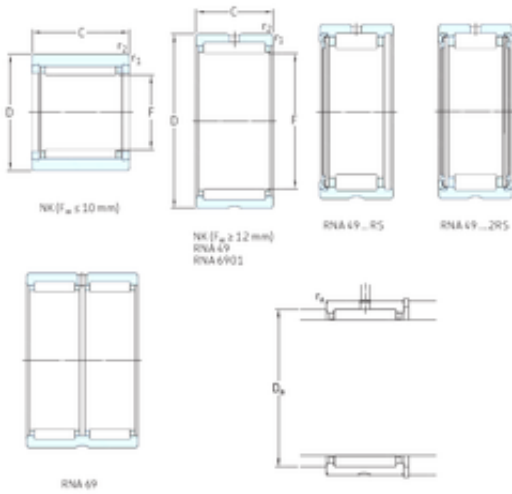

## SKF NKS50 needle roller bearings

Bearing No. NKS50

Size	50x65x22 mm
Bore Diameter	50 mm
Outer Diameter	65 mm
Width	22 mm
Fw	50 mm
D	65 mm
C	22 mm
Weight	0,16 Kg
Basic dynamic load rating (C)	42,9 kN
Basic static load rating (C0)	72 kN
Fatigue load limit (Pu)	8,8
Reference speed	8000 r/min

NKS50 Bearing 2D drawings and 3D CAD models