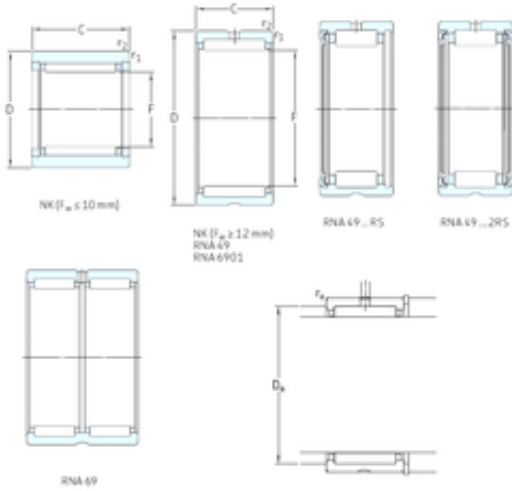

Bearing Rolamentos do Brasil Ltda.

SKF NK100/26 needle roller bearings

Bearing No. NK100/26

Size	100x120x26 mm
Bore Diameter	100 mm
Outer Diameter	120 mm
Width	26 mm
Fw	100 mm
D	120 mm
C	26 mm
Weight	0,52 Kg
Basic dynamic load rating (C)	76,5 kN
Basic static load rating (C0)	156 kN
Fatigue load limit (Pu)	19,6
Reference speed	4000 r/min

NK100/26 Bearing 2D drawings and 3D CAD models